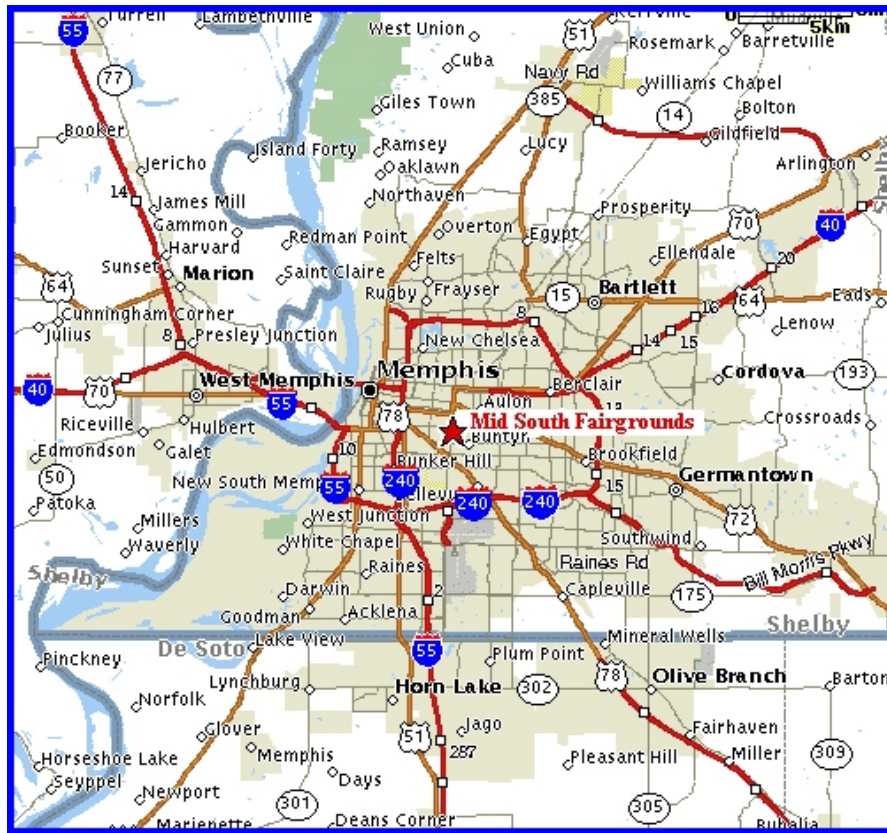

Maps and Directions to Mid South Fairgrounds 2418 Arkansas Street, Memphis, TN

From the part of I-240 that is on the South side of Memphis (and runs East and West in that area), you need to look for Airways Blvd. Airways Blvd crosses I-240 between I-55 and US 78.

Go North on Airways Blvd, which turns into E Parkway, all the way to the Mid South Fairgrounds, which is on your Right.

There will be signs directing you to the Fairgrounds when you get close.