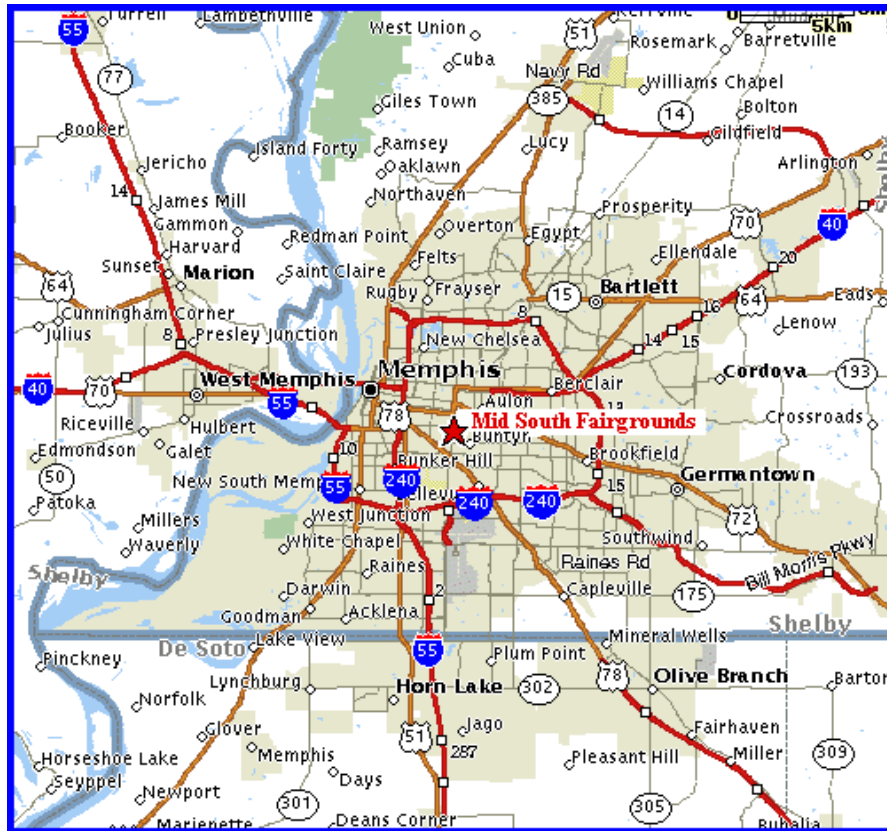

# Maps and Directions to Mid South Fairgrounds 2418 Arkansas Street, Memphis, TN

From the part of I-240 that is on the South side of Memphis (and runs East and West in that area), you need to look for Airways Blvd. Airways Blvd crosses I-240 between I-55 and US 78.

Go North on Airways Blvd all the way to the Mid South Fairgrounds, which is on your Right.

There will be signs directing you to the Fairgrounds when you get close.