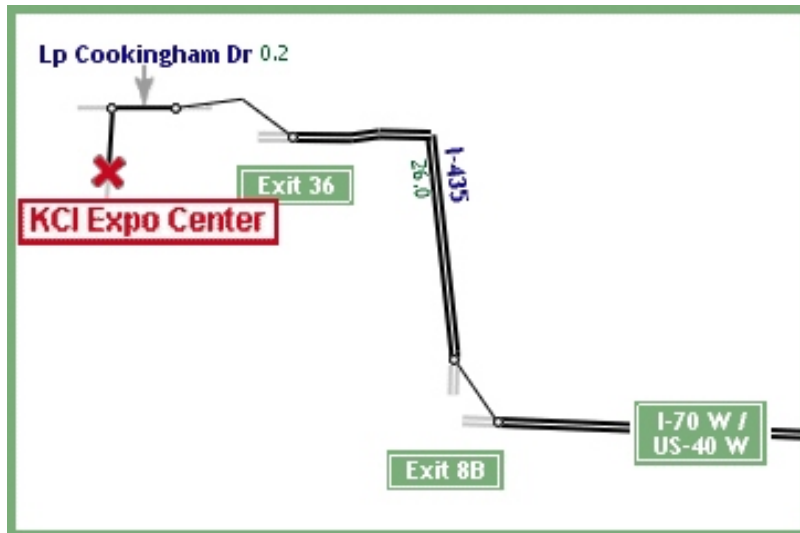

S

For detailed directions, go to the next page.

## Maps and Directions to the KCI Expo Center (page 2)

**From I-70 going West, for example, from St. Louis or Columbia, Missouri:**

Exit **I-70** via ramp at sign reading "Exit **8B I-435 N** to **Des Moines**" and go Northwest for 0.5 miles

Continue on **I-435** and go Northwest for 26 miles

Exit **I-435** via ramp at sign reading "Exit **36 to K C I Airport and I-29 S**" and go West for 0.8 miles

Continue on **Lp Cookingham Dr** and go West for 700 feet

Turn left on **Terminal Exit, Beirut Cir** and go North for 200 feet

Turn right on **International Cir** and go North for 1000 feet

Continue on **Lp Cookingham Dr** at sign reading "**Airport Exit**" and go Northeast