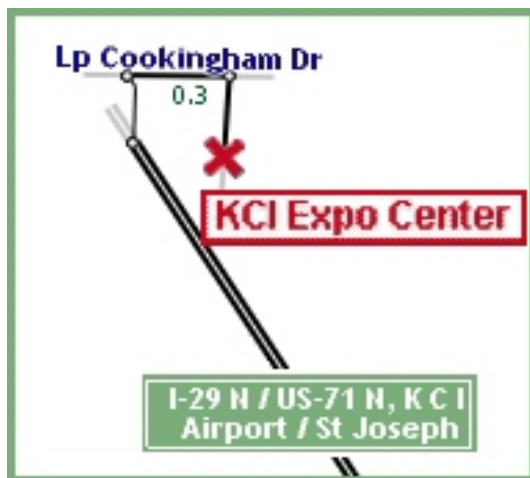

Exit **US-71, I-29** via ramp to **Lp Cookingham Dr** and go North for 0.3 miles

Turn right on **Lp Cookingham Dr** and go East for 0.3 miles

Turn right on **NW Ambassador Dr** and go South for 400 feet to **11730 NW Ambassador Dr**

From the Airport: