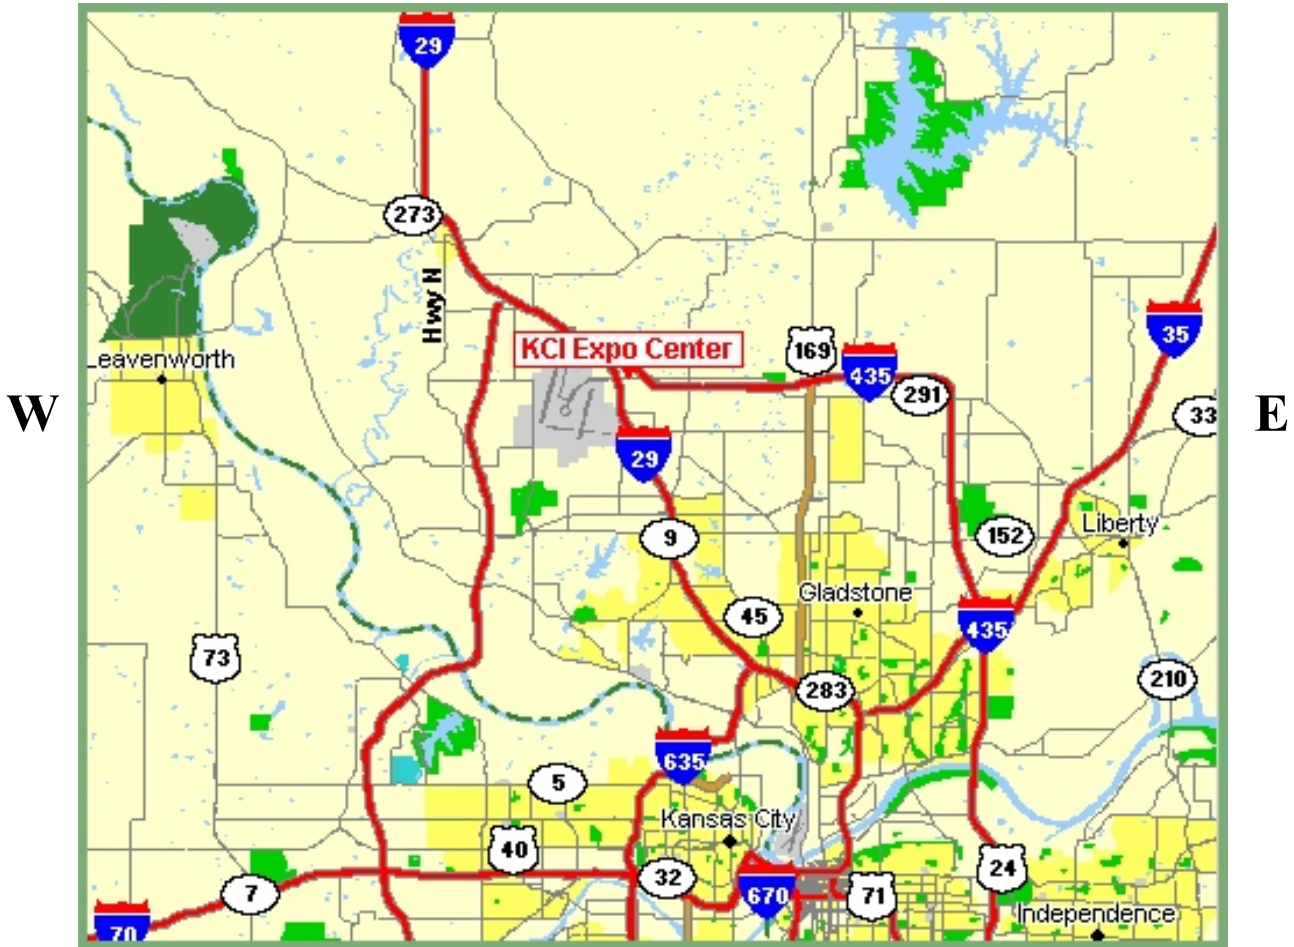

**Maps and Directions to the KCI Expo Center**  
**11730 North Ambassador Drive**  
**Kansas City, MO 64153**

N

W

E

S

N

W

E

## Maps and Directions to the KCI Expo Center (page 2)

**From I-70 going West, for example, from St. Louis or Columbia, Missouri:**

Exit **I-70** via ramp at sign reading "Exit **8B I-435 N** to **Des Moines**" and go Northwest for 0.5 miles

Continue on **I-435** and go Northwest for 26 miles

Exit **I-435** via ramp at sign reading "Exit **36 to K C I Airport and I-29 S**" and go West for 0.8 miles

Continue on **Lp Cookingham Dr** and go West for 700 feet

Turn left on **Terminal Exit, Beirut Cir** and go North for 200 feet

Turn right on **International Cir** and go North for 1000 feet

Continue on **Lp Cookingham Dr** at sign reading "**Airport Exit**" and go Northeast