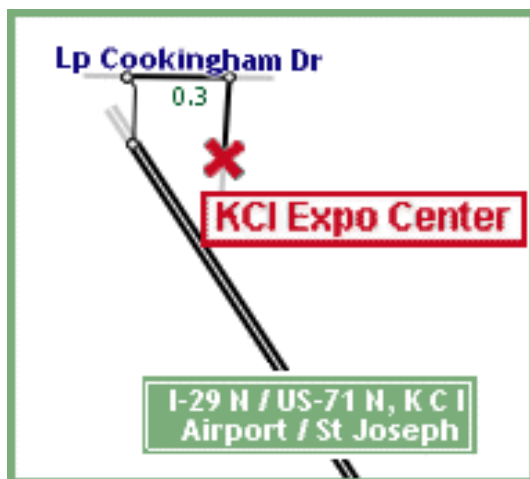

Maps and Directions to the KCI Expo Center (page 2)

From I-70 going West, for example,
from St. Louis or Columbia, Missouri:

Exit **I-70** via ramp at sign reading "Exit **8B I-435 N** to **Des Moines**" and go Northwest for 0.5 miles

Continue on **I-435** and go Northwest for 26 miles

Exit **I-435** via ramp at sign reading "Exit **36 to K C I Airport and I-29 S**" and go West for 0.8 miles

Continue on **Lp Cookingham Dr** and go West for 700 feet

Turn left on **NW Ambassador Dr** and go South for 400 feet to **11730 NW Ambassador Dr**

From Kansas City, MO
traveling Northwest on I-29:

Exit **US-71, I-29** via ramp to **Lp Cookingham Dr** and go North for 0.3 miles

Turn left on **Terminal Exit, Beirut Cir** and go North for 200 feet

Turn right on **International Cir** and go North for 1000 feet

Continue on **Lp Cookingham Dr** at sign reading "Airport Exit" and go Northeast