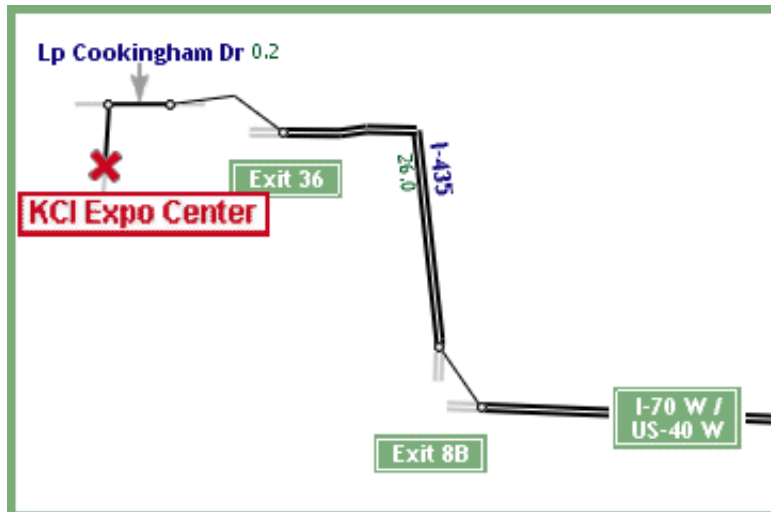

Maps and Directions to the KCI Expo Center (page 2)

From I-70 going West, for example,
from St. Louis or Columbia, Missouri:

Exit **I-70** via ramp at sign reading "Exit **8B I-435 N** to **Des Moines**" and go Northwest for 0.5 miles

Continue on **I-435** and go Northwest for 26 miles

Exit **I-435** via ramp at sign reading "Exit **36 to K C I Airport and I-29 S**" and go West for 0.8 miles

Continue on **Lp Cookingham Dr** and go West for 700 feet

Turn left on **NW Ambassador Dr** and go South for 400 feet to **11730 NW Ambassador Dr**

From Kansas City, MO
traveling Northwest on I-29:

Exit **US-71, I-29** via ramp to **Lp Cookingham Dr** and go North for 0.3 miles

Turn left on **Terminal Exit, Beirut Cir** and go North for 200 feet

Turn right on **International Cir** and go North for 1000 feet

Continue on **Lp Cookingham Dr** at sign reading "Airport Exit" and go Northeast