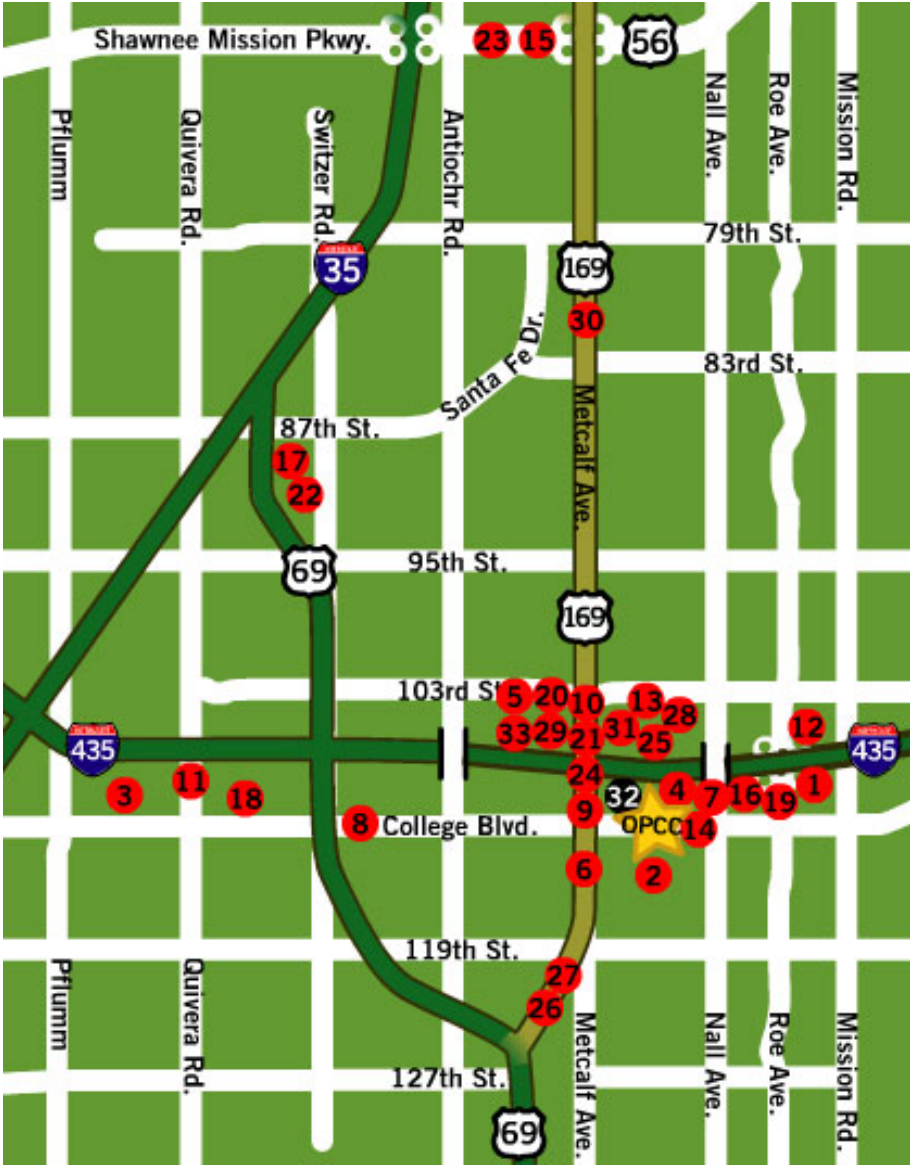

**Hotels in Overland Park, Kansas – within 5-15 minutes of the show hall:
Overland Park Convention Center
6000 College Blvd – Overland Park, KS**

The listings below are to serve as a guide to local hotels/motels within a short distance of the Overland Park Convention Center. Rates listed are subject to change; please confirm your individual rates with the facility, including any charges or fees that may be applicable for pet companions. There are many other fine hotels/motels in the metro Kansas City area that are within a short driving distance of the OPCC show hall. Should you require assistance in locating a place to stay, please contact the show management. Thank you. Bob Johnston, rjohnston@hotmail.com

<p>1. AMERISUITES CONVENTION CENTER 5001 West 110th Street Overland Park, KS 66211 Phone: (913) 491-9002 \$89.00 Std. Rate Dbl, \$79.00 Std. Rate King \$80.00 Dbl w/AAA or AARP, \$71.00 King w/AAA or AARP Complimentary Breakfast.</p>	<p>2. AMERISUITES, OVERLAND PARK 6801 West 112th Street (112th Street & Metcalf) Overland Park, KS 66211 Phone: (913) 451-2553 \$89.00 Std. Rate Dbl, \$79.00 Std. Rate King \$80.00 Dbl w/AAA or AARP, \$71.00 King w/AAA or AARP Complimentary Breakfast.</p>	<p>3. CANDLEWOOD SUITES 11001 Oakmont Overland Park, KS 66210 Phone: (913) 469-5557 \$84.99 Studio Suite Queen Complimentary Breakfast.</p>
--	--	--