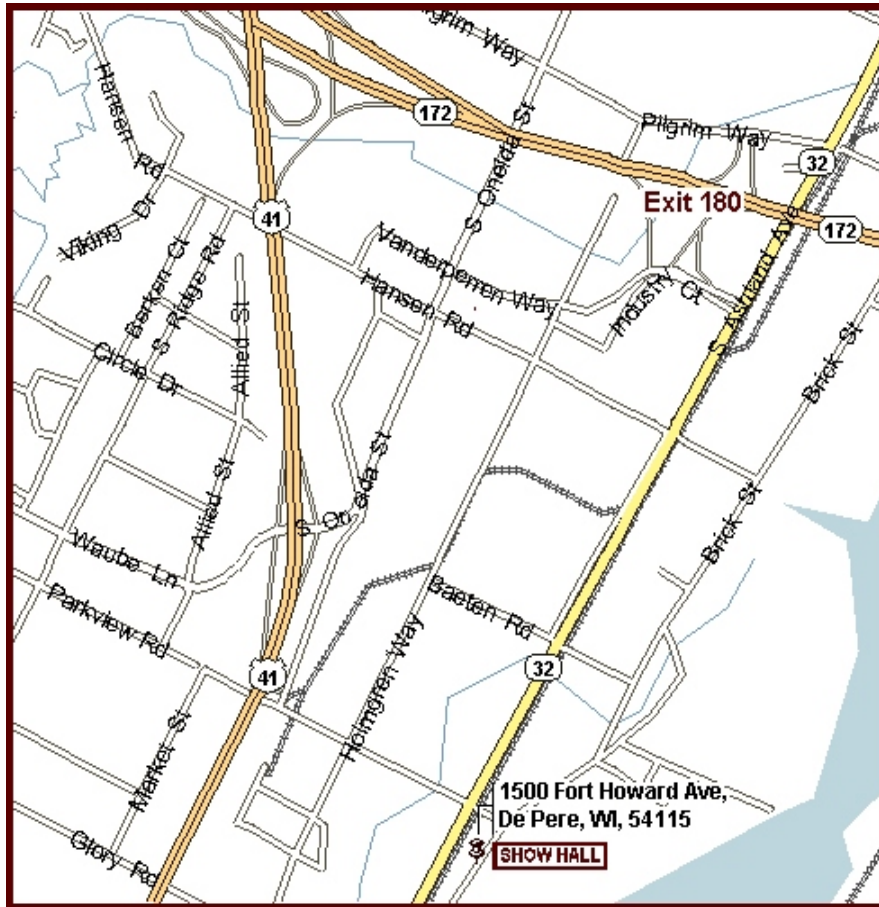

## Maps and Directions (to print in pdf format)

<<<From the south, traveling north on Hwy 41 take Exit 163B, Business 41 and Ashland Ave. Exit; Follow this road to Parkview Rd. Turn right onto Parkview. Go 1 block to Fort Howard Ave.; turn right. The Fairgrounds entrance is on your left.

<<<From the north or south, traveling on I-43, take Exit 180, Hwy 172 exit. Follow 172 west approximately 4 miles; Take Ashland Ave./Oneida St. exit; Turn right onto Pilgrim Way; Go one block to Ashland Ave. and turn right. The Fairgrounds entrance is on your left.

<<<From the north, traveling south on Hwy 41, take Lombardi Exit. Turn left onto Lombardi. Follow to Ashland Ave. Take right on Ashland Ave. Follow this road to Parkview Rd. Turn right onto Parkview. Go 1 block to Fort Howard Ave.; turn right. The Fairgrounds entrance is on your left.