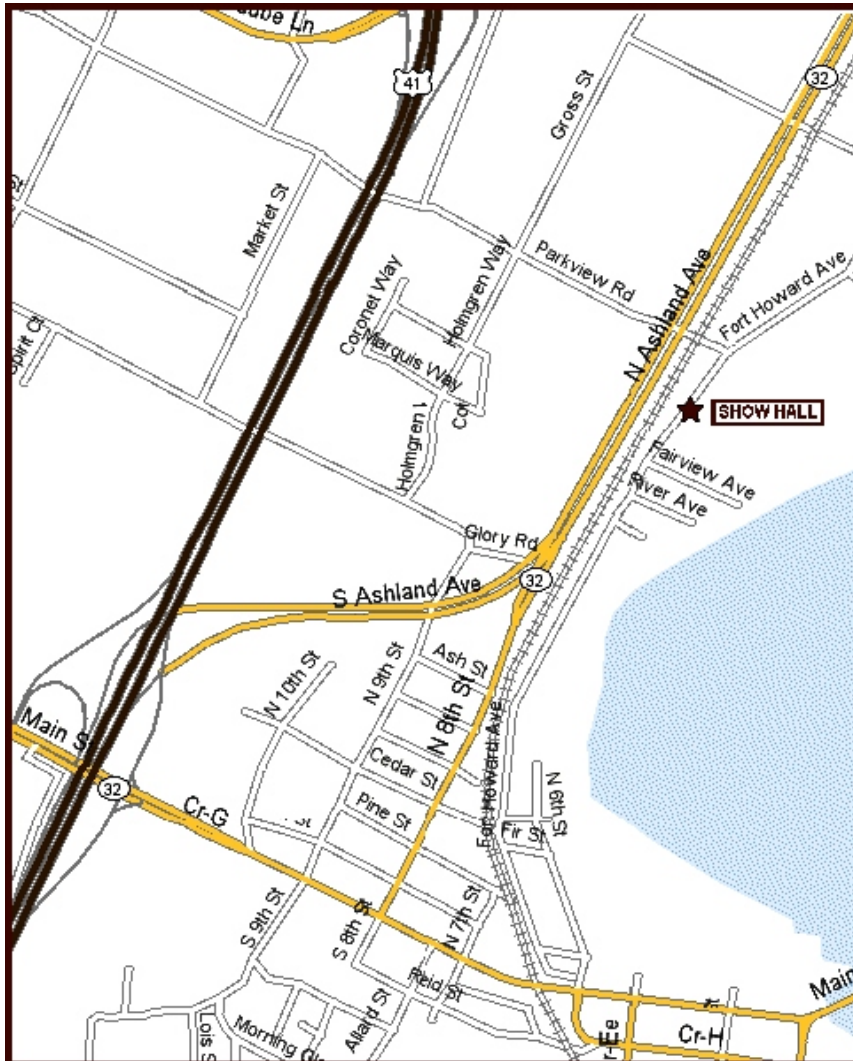

## Maps and Directions (to print in pdf format)

<<<From the south, traveling north on Hwy 41 take Exit 163B, Business 41 and Ashland Ave. Exit; Follow this road to Parkview Rd. Turn right onto Parkview. Go 1 block to Fort Howard Ave.; turn right. The Fairgrounds entrance is on your left.

<<<From the north or south, traveling on I-43, take Exit 180, Hwy 172 exit. Follow 172 west approximately 4 miles; Take Ashland Ave./Oneida St. exit; Turn right onto Pilgrim Way; Go one block to Ashland Ave. and turn right. The Fairgrounds entrance is on your left.

<<<From the north, traveling south on Hwy 41, take Lombardi Exit. Turn left onto Lombardi. Follow to Ashland Ave. Take right on Ashland Ave. Follow this road to Parkview Rd. Turn right onto Parkview. Go 1 block to Fort Howard Ave.; turn right. The Fairgrounds entrance is on your left.