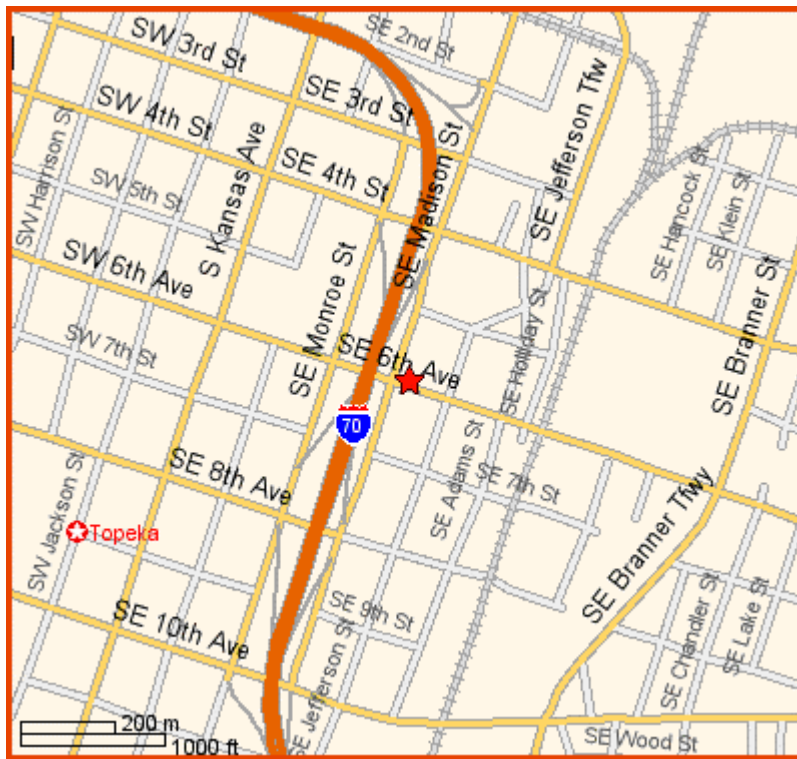

**Maps and Directions to the Downtown Ramada Inn
Topeka, KS (420 SE 6th Ave., Topeka, KS 66607)
Phone number: 1-785-234-5400**

Mid-West Interstate Map

Kansas (Topeka Area) Map

Topeka Streets

From the St. Louis, Missouri area: Take I-70 WEST, go approx. 228 mi. Continue on I-70-ALT WEST/I-670 WEST towards TOPEKA/WICHITA, exit #2L - go 3.9 mi. Continue on I-70 WEST - go 58.6 mi. Take the 8TH AVENUE exit, exit #362B - go 0.2 mi. Continue on SE MADISON ST - go 0.2 mi. Turn Right on SE 6TH AVE - go less than 0.1 mi to arrive at the Ramada Inn (420 SE 6th Ave., Topeka, KS)

From Denver, Colorado: Take the I-70 exit towards GRAND JUNCTION/LIMON, exit #214A - go 1.4 mi. Merge on I-70 EAST - go 535.0 mi. Take the 3RD ST/MONROE ST exit, exit #361B - go 0.2 mi. Continue on SE MONROE ST - go 0.3 mi. Turn Left on SE 6TH AVE - go 0.1 mi. to arrive at the Ramada Inn (420 SE 6th Ave., Topeka, KS).

From Wichita, KS: Take KANSAS TURNPIKE/I-35 towards KANSAS CITY/OKLAHOMA CITY - go 77.9 mi. Continue on I-335 NORTH - go 50.0 mi. Take the I-470 WEST/SOUTH TOPEKA(US-75) exit, exit #177 - go 0.5 mi. Take the US-75-ALT/US-75 SOUTH exit towards FORBES FIELD/TOPEKA, exit #6 - go 0.2 mi. Continue on a local road - go 0.1 mi. Turn left on SW TOPEKA BLVD - go 4.1 mi. Turn right on SW 6TH AVE - go 0.3 mi. Continue on SE 6TH AVE - go 0.3 mi to arrive at the Ramada Inn (420 SE 6th Ave., Topeka, KS).

From Lincoln, NE: Take NE-2 EAST - go 28.5 mi. Continue on US-75 SOUTH all the way to the Topeka, KS area (approximately 135 mi.) Take the GAGE BLVD/I-70 EAST/KS-4 WEST/US-40 EAST exit towards KANSAS CITY - go 0.5 mi. Take the I-70 EAST/US-40 EAST exit towards KANSAS CITY - go 3.3 mi. Take the 3RD ST/MONROE ST exit, exit #361B - go 0.2 mi. Continue on SE MONROE ST - go 0.3 mi. Turn Left on SE 6TH AVE - go 0.1 mi. to arrive at the Ramada Inn (420 SE 6th Ave., Topeka, KS).