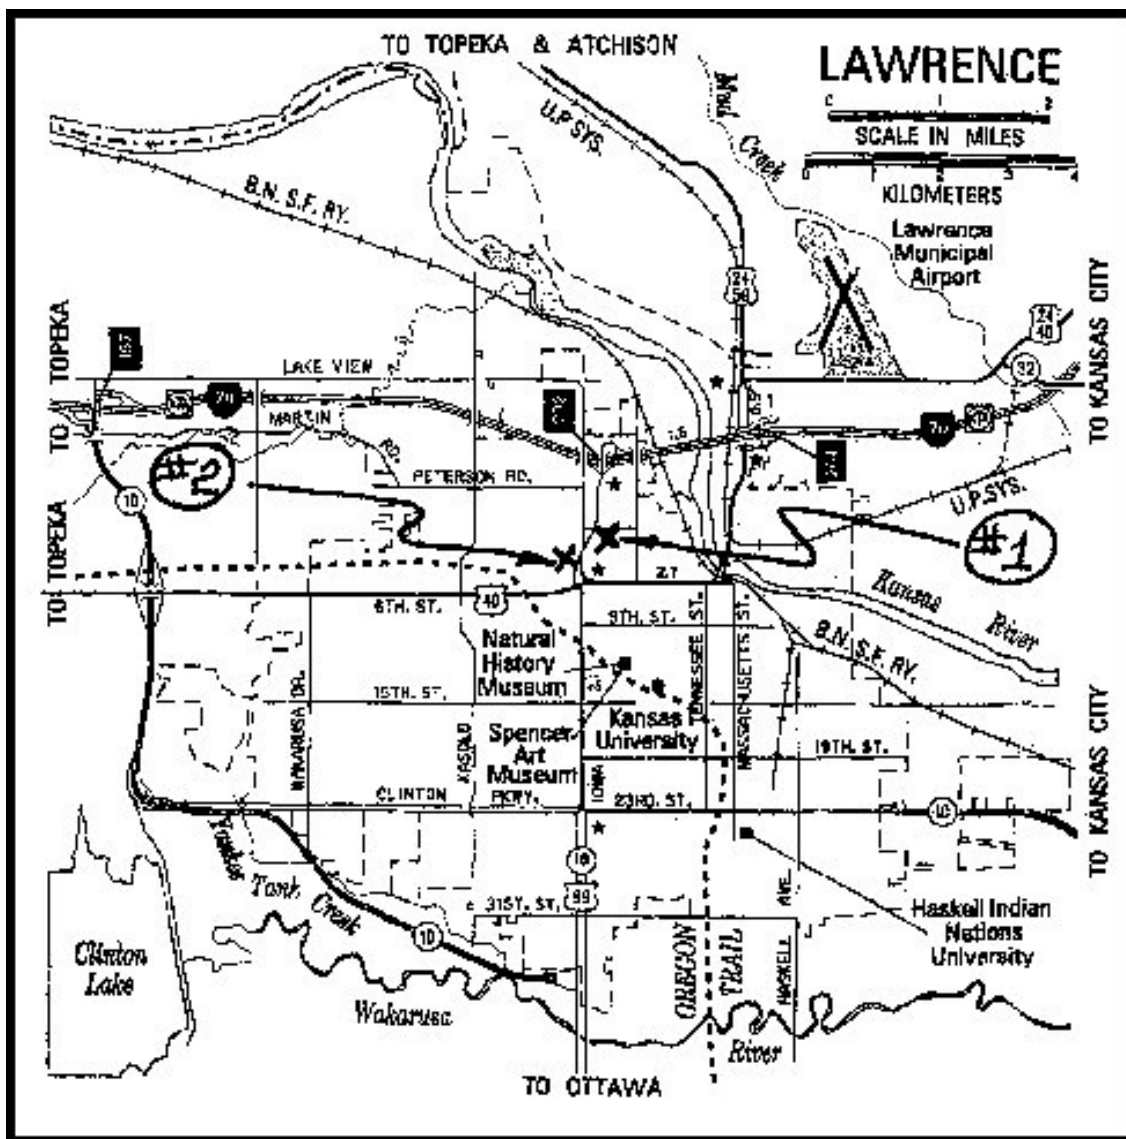

**Maps and Directions to the Topeka Cat Fanciers Show
to be held in LAWRENCE, KANSAS this year.**

**The show will be at the Holiday Inn/Holidome at 200 McDonald Drive in
Lawrence, Kansas, on September 14 -15, 2002.**

Lawrence, Kansas is on I-70 between Topeka, Kansas and Kansas City, Kansas.

**To get to the Holiday Inn/Holidome get off of I-70 at Exit 202, in Lawrence,
and go South on McDonald Drive to 200 McDonald Drive.**

It is located on the East side of the road.

1. Show Hall and Show Hotel - Holiday Inn Holidome
200 McDonald Drive, Lawrence, Kansas 66044
Phone: (785)841-7077.

To get to the Holiday Inn/Holidome get off of I-70 at Exit 202, in Lawrence, and proceed South on McDonald Drive approximately 0.5 miles to the first stop light. The Holiday Inn Holidome is located at the southeast corner of the stop light intersection. It is located on the East side of the road. The address is: 200 McDonald Drive.

2. Alternate Hotel - Super 8 Motel
515 McDonald Drive, Lawrence, Kansas 66044
Phone: (785)842-5721

From I-70 take Exit 202 and proceed south on McDonald Drive approximately one mile. The Super 8 Motel is located on the west side of McDonald Drive as you make a slight bend to the east.