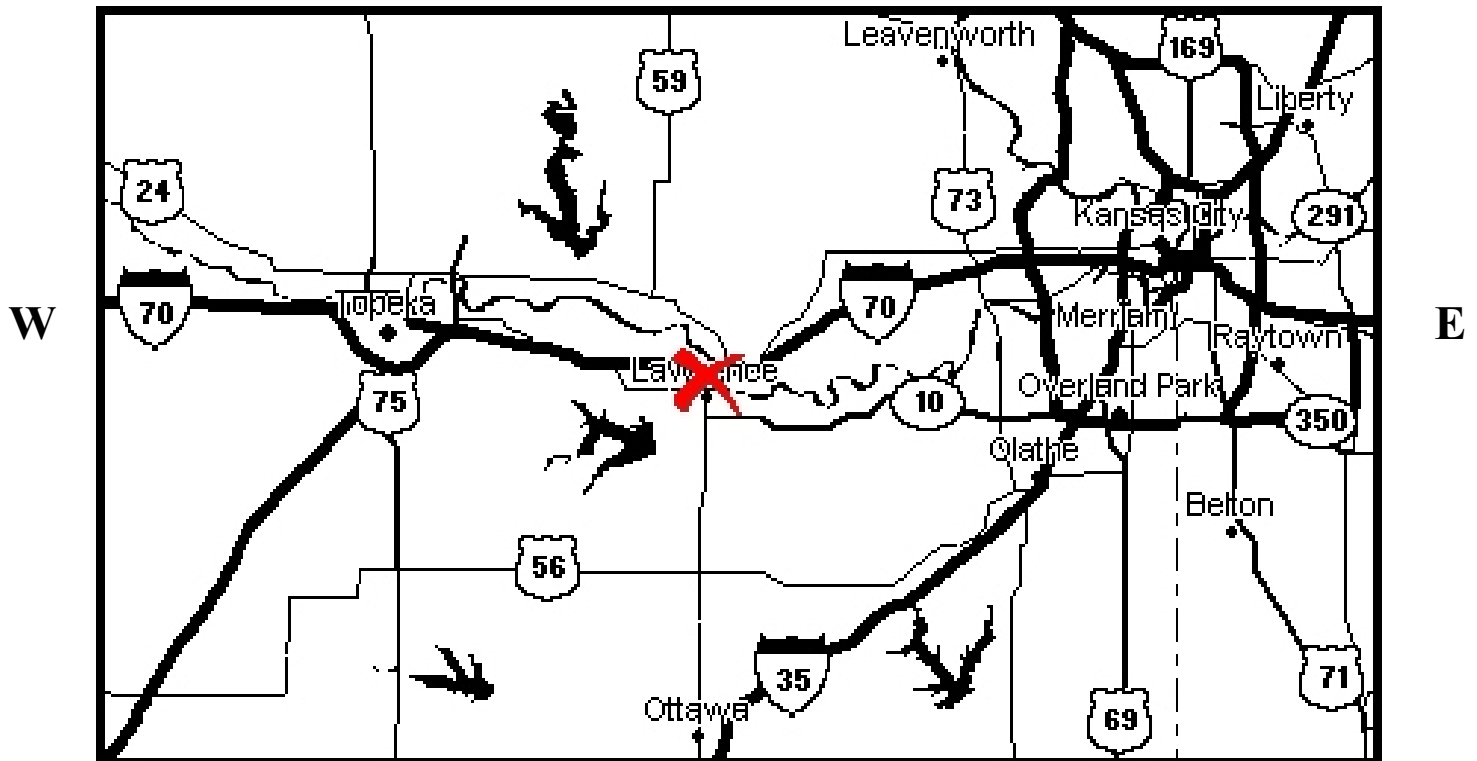

**Maps and Directions to the Topeka Cat Fanciers Show
to be held in LAWRENCE, KANSAS this year.**

**The show will be at the Holiday Inn/Holidome at 200 McDonald Drive in
Lawrence, Kansas, on September 14 -15, 2002.**

Lawrence, Kansas is on I-70 between Topeka, Kansas and Kansas City, Kansas.

**To get to the Holiday Inn/Holidome get off of I-70 at Exit 202, in Lawrence,
and go South on McDonald Drive to 200 McDonald Drive.**

It is located on the East side of the road.

1. Show Hall and Show Hotel - Holiday Inn Holidome
200 McDonald Drive, Lawrence, Kansas 66044
Phone: (785)841-7077.

To get to the Holiday Inn/Holidome get off of I-70 at Exit 202, in Lawrence, and proceed South on McDonald Drive approximately 0.5 miles to the first stop light. The Holiday Inn Holidome is located at the southeast corner of the stop light intersection. It is located on the East side of the road. The address is: 200 McDonald Drive.

2. Alternate Hotel - Super 8 Motel
515 McDonald Drive, Lawrence, Kansas 66044
Phone: (785)842-5721

From I-70 take Exit 202 and proceed south on McDonald Drive approximately one mile. The Super 8 Motel is located on the west side of McDonald Drive as you make a slight bend to the east.