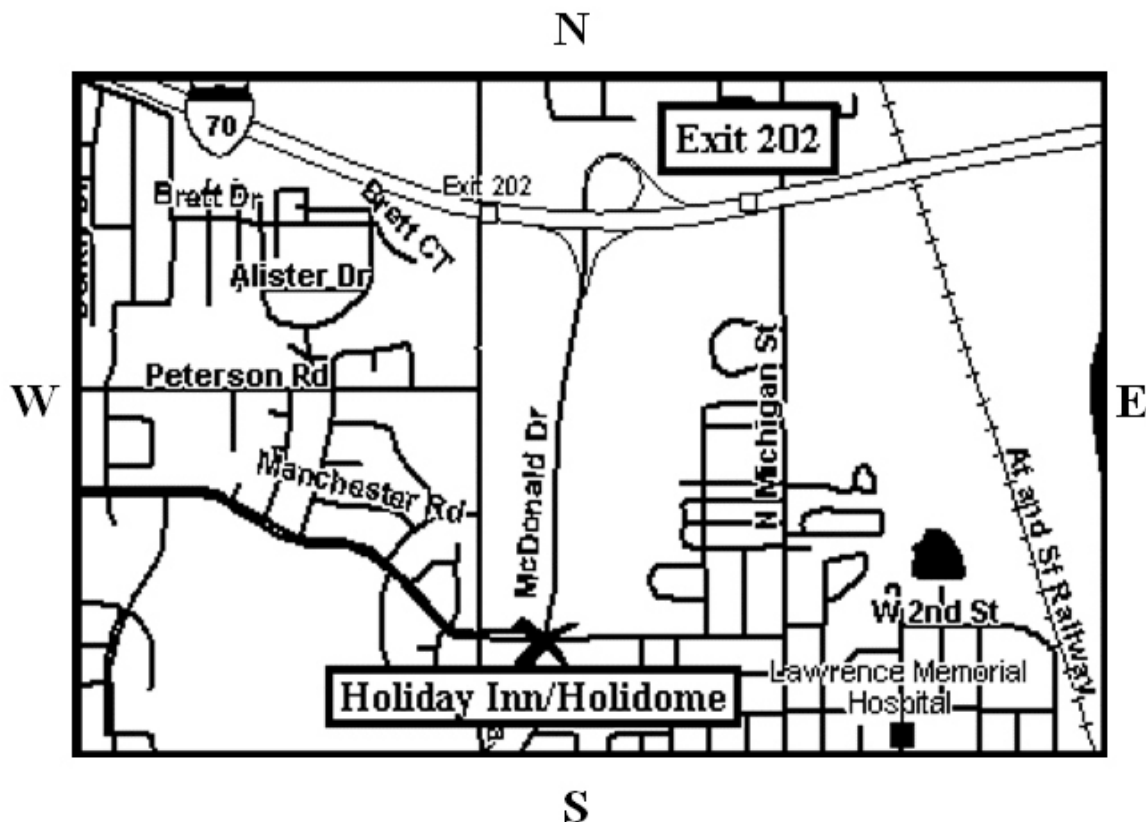

**Maps and Directions to the Topeka Cat Fanciers Show
to be held in LAWRENCE, KANSAS this year.**

**The show will be at the Holiday Inn/Holidome at 200 McDonald Drive in
Lawrence, Kansas, on September 14 -15, 2002.**

Lawrence, Kansas is on I-70 between Topeka, Kansas and Kansas City, Kansas.

**To get to the Holiday Inn/Holidome get off of I-70 at Exit 202, in Lawrence,
and go South on McDonald Drive to 200 McDonald Drive.**

It is located on the East side of the road.

1. Show Hall and Show Hotel - Holiday Inn Holidome
200 McDonald Drive, Lawrence, Kansas 66044
Phone: (785)841-7077.

To get to the Holiday Inn/Holidome get off of I-70 at Exit 202, in Lawrence, and proceed South on McDonald Drive approximately 0.5 miles to the first stop light. The Holiday Inn Holidome is located at the southeast corner of the stop light intersection. It is located on the East side of the road. The address is: 200 McDonald Drive.

2. Alternate Hotel - Super 8 Motel
515 McDonald Drive, Lawrence, Kansas 66044
Phone: (785)842-5721

From I-70 take Exit 202 and proceed south on McDonald Drive approximately one mile. The Super 8 Motel is located on the west side of McDonald Drive as you make a slight bend to the east.