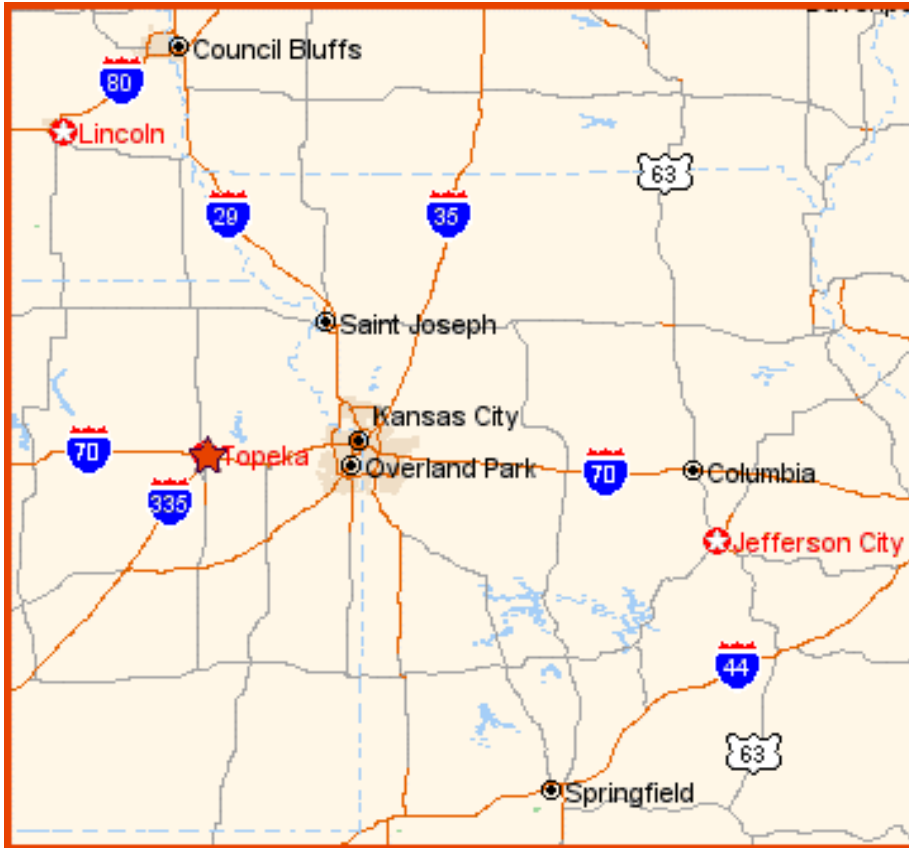

## Directions:

**From the St. Louis, Missouri area:**  
Take I-70 WEST, go approx. 228 mi. Continue on I-70-ALT WEST/I-670 WEST towards TOPEKA/WICHITA, exit #2L - go 3.9 mi. Continue on I-70 WEST - go 58.6 mi. Take the 8TH AVENUE exit, exit #362B - go 0.2 mi. Continue on SE MADISON ST - go 0.2 mi. Turn Right on SE 6TH AVE - go less than 0.1 mi to arrive at the Ramada Inn (420 SE 6<sup>th</sup> Ave., Topeka, KS)

## From Denver, Colorado:

Take the I-70 exit towards GRAND JUNCTION/LIMON, exit #214A - go 1.4 mi. Merge on I-70 EAST - go 535.0 mi. Take the 3RD ST/MONROE ST exit, exit #361B - go 0.2 mi. Continue on SE MONROE ST - go 0.3 mi. Turn Left on SE 6TH AVE - go 0.1 mi. to arrive at the Ramada Inn (420 SE 6<sup>th</sup> Ave., Topeka, KS).

### From Wichita, KS:

Take KANSAS TURNPIKE/I-35 towards KANSAS CITY/OKLAHOMA CITY - go 77.9 mi. Continue on I-335 NORTH - go 50.0 mi. Take the I-470 WEST/SOUTH TOPEKA (US-75) exit, exit #177 - go 0.5 mi. Take the US-75-ALT/US-75 SOUTH exit towards FORBES FIELD/TOPEKA, exit #6 - go 0.2 mi. Continue on a local road - go 0.1 mi. Turn left on SW TOPEKA BLVD - go 4.1 mi. Turn right on SW 6TH AVE - go 0.3 mi. Continue on SE 6TH AVE - go 0.3 mi to arrive at the Ramada Inn (420 SE 6<sup>th</sup> Ave., Topeka, KS).

### From Lincoln, NE:

Take NE-2 EAST - go 28.5 mi. Continue on US-75 SOUTH all the way to the Topeka, KS area (approximately 135 mi.) Take the GAGE BLVD/I-70 EAST/KS-4 WEST/US-40 EAST exit towards KANSAS CITY - go 0.5 mi. Take the I-70 EAST/US-40 EAST exit towards KANSAS CITY - go 3.3 mi. Take the 3RD ST/MONROE ST exit, exit #361B - go 0.2 mi. Continue on SE MONROE ST - go 0.3 mi. Turn Left on SE 6TH AVE - go 0.1 mi. to arrive at the Ramada Inn (420 SE 6<sup>th</sup> Ave., Topeka, KS).