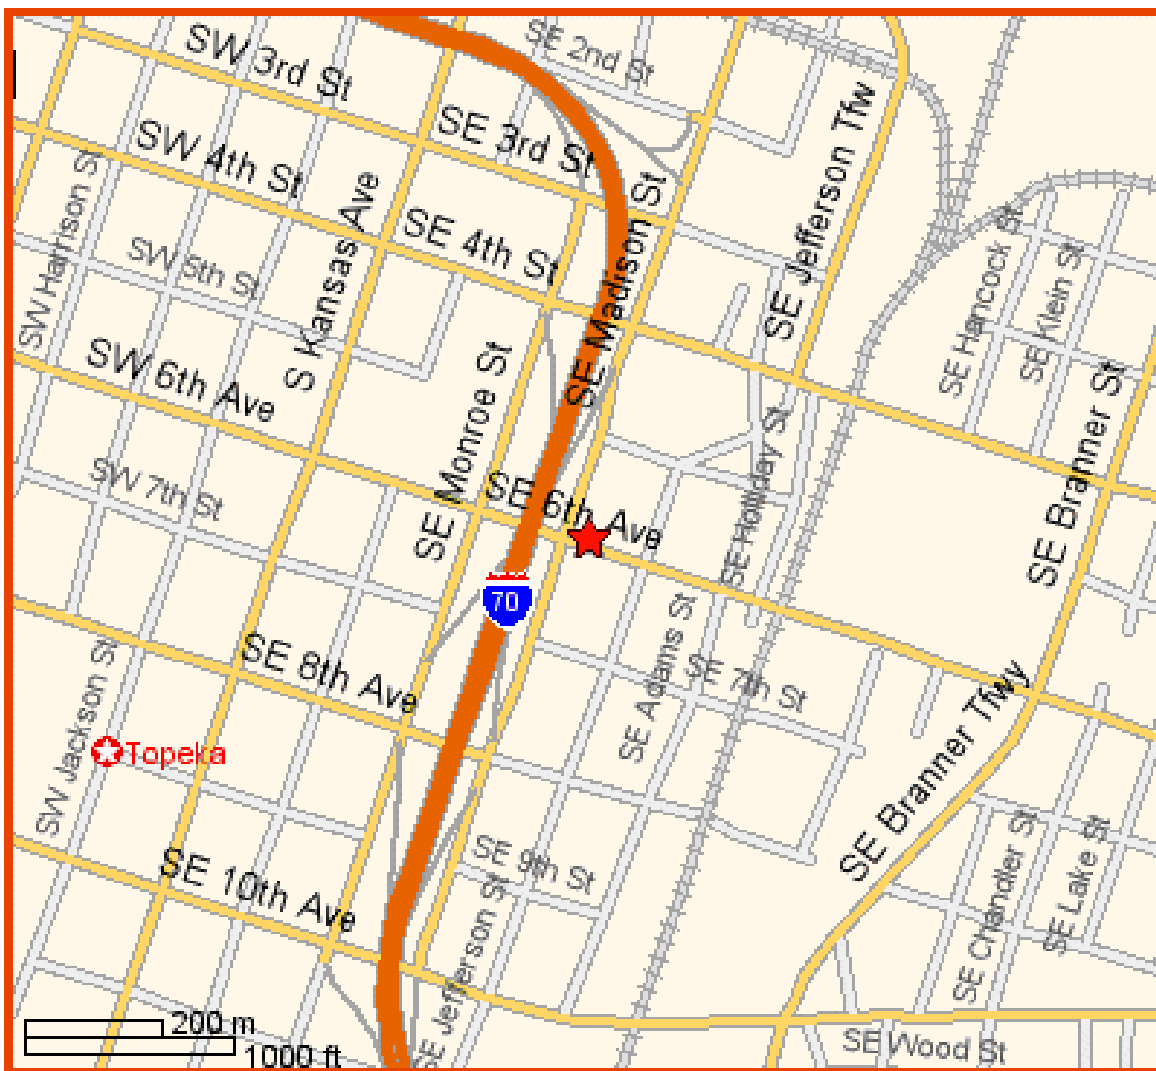

Directions:

From Wichita, KS:

Take KANSAS TURNPIKE/I-35 towards KANSAS CITY/OKLAHOMA CITY - go 77.9 mi. Continue on I-335 NORTH - go 50.0 mi. Take the I-470 WEST/SOUTH TOPEKA (US-75) exit, exit #177 - go 0.5 mi. Take the US-75-ALT/US-75 SOUTH exit towards FORBES FIELD/TOPEKA, exit #6 - go 0.2 mi. Continue on a local road - go 0.1 mi. Turn left on SW TOPEKA BLVD - go 4.1 mi. Turn right on SW 6TH AVE - go 0.3 mi. Continue on SE 6TH AVE - go 0.3 mi to arrive at the Ramada Inn (420 SE 6th Ave., Topeka, KS).

From Lincoln, NE:

Take NE-2 EAST - go 28.5 mi. Continue on US-75 SOUTH all the way to the Topeka, KS area (approximately 135 mi.) Take the GAGE BLVD/I-70 EAST/KS-4 WEST/US-40 EAST exit towards KANSAS CITY - go 0.5 mi. Take the I-70 EAST/US-40 EAST exit towards KANSAS CITY - go 3.3 mi. Take the 3RD ST/MONROE ST exit, exit #361B - go 0.2 mi. Continue on SE MONROE ST - go 0.3 mi. Turn Left on SE 6TH AVE - go 0.1 mi. to arrive at the Ramada Inn (420 SE 6th Ave., Topeka, KS).